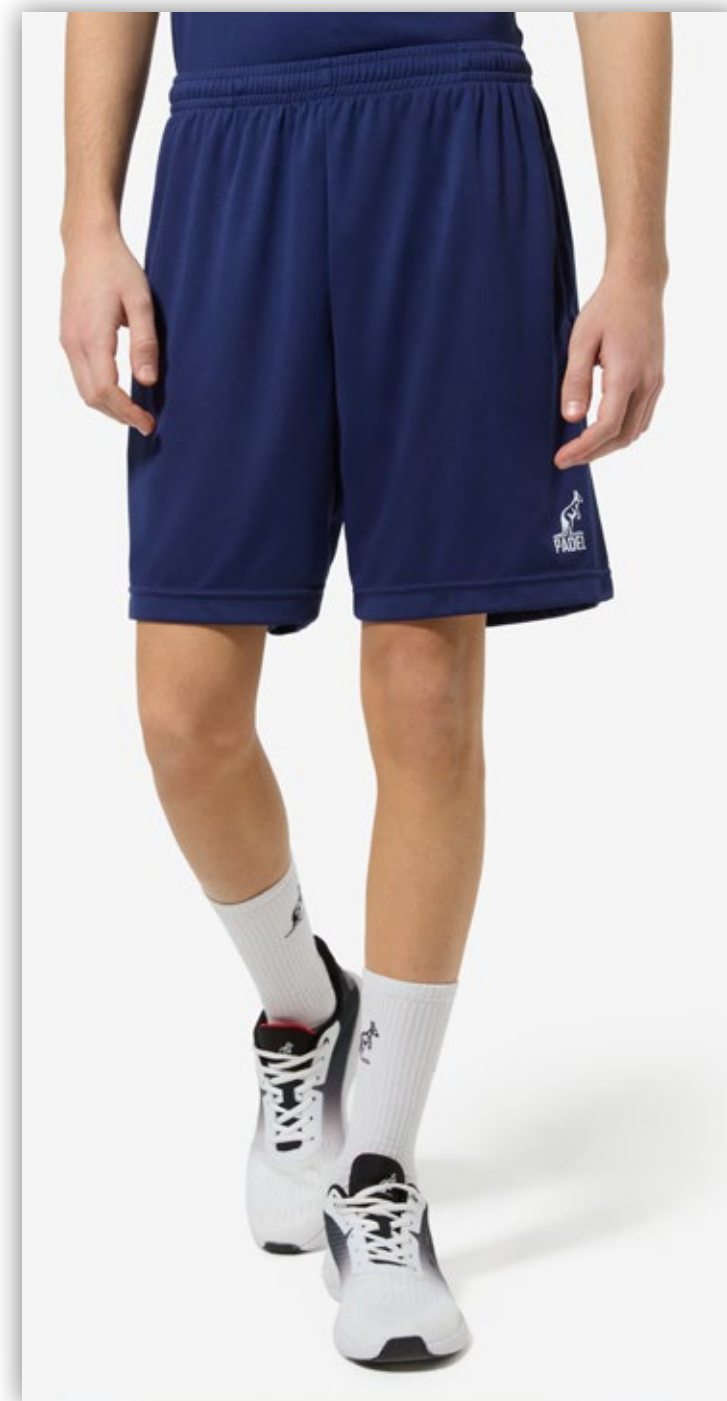

PAUSH0005 BASIC SHORTS

FW24

Short in tessuto tecnico "Ace".
Tecnologia traspirante.
Elastico vita con coulisse regolabile.
Lunghezza 48 cm.
Logo stampato.

Short in "Ace" fabric.
Breathable technology.
Elastic waist with adjustable coulisse.
Length 48 cm.
Printed logo.