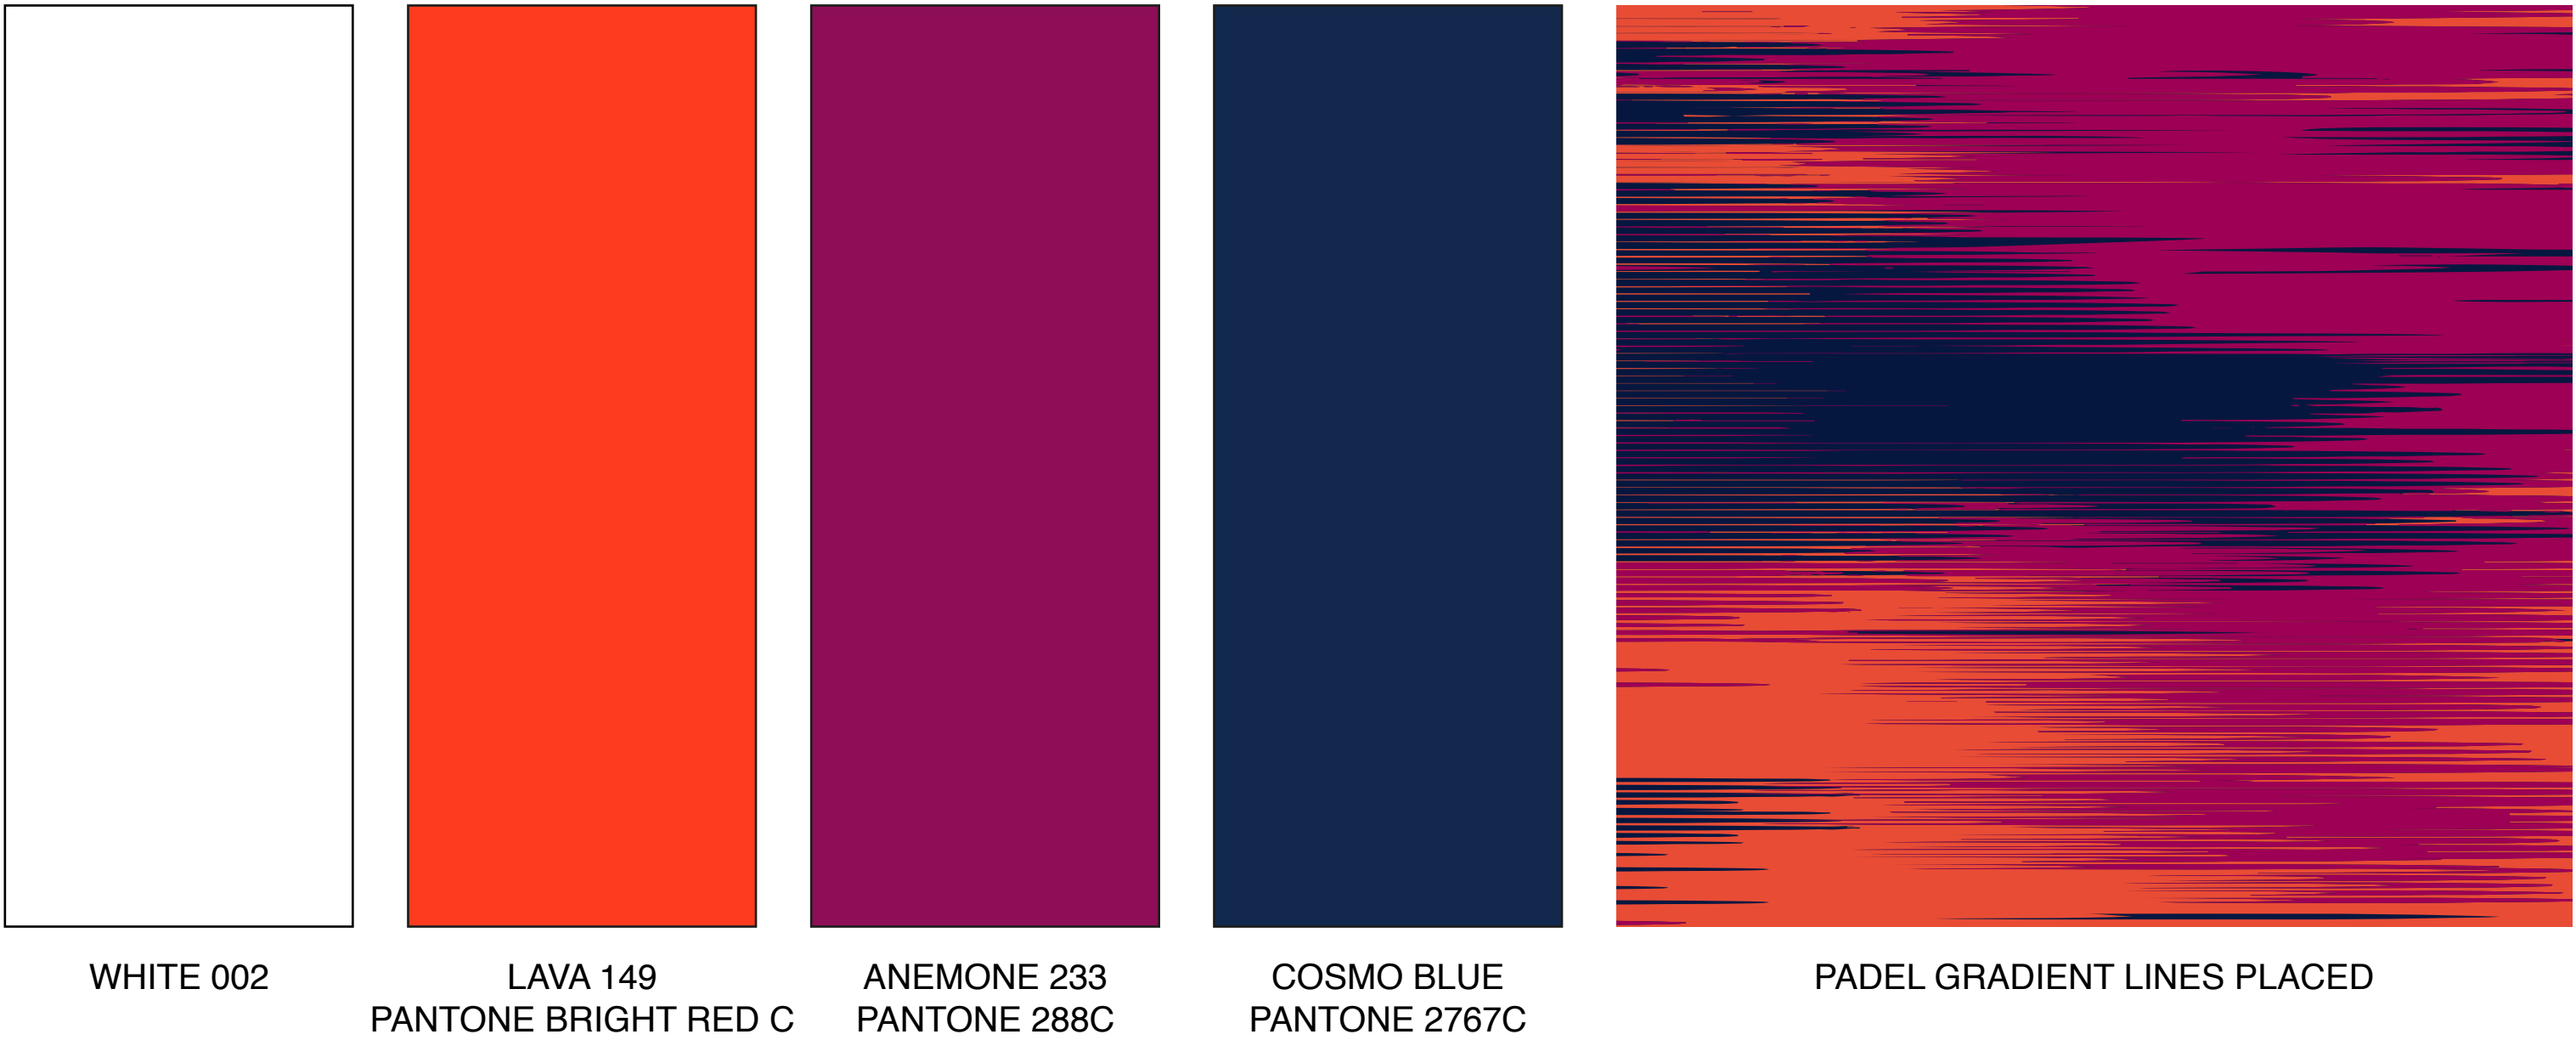

PADEL GRADIENT LINES PALETTE

FW24